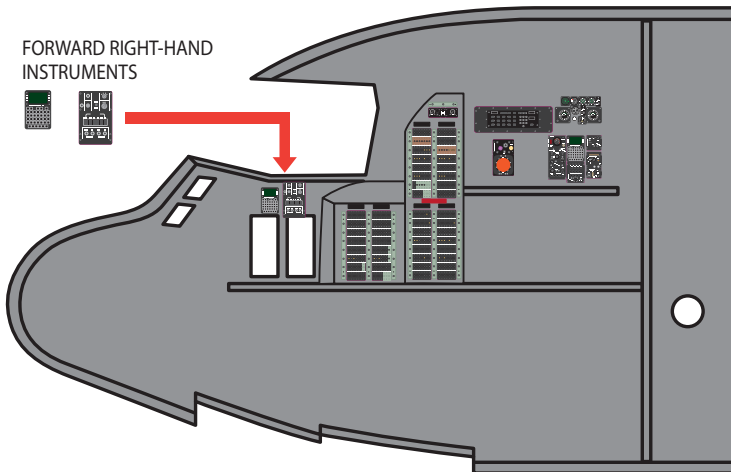

C130 E HERCULES 1:72 scale INSTRUMENT PANELS (Recommended kits: Academy - Italeri)

SPECIAL NOTE:
KIT MAIN PANEL IS MISSING THE LOWER THIRD SECTION, THIS WILL NEED TO BE ADDED TO PROPERLY REPRESENT THE ACTUAL MAIN PANEL

CENTRAL CONTROLS/
THROTTLE
QUADRANT

CENTRAL ROOF
INSTRUMENTS

TO FRONT

MAIN
PANEL
(TO FIT KIT)

? LOWER
SECTION
(ADD TO KIT)

MAIN
PANEL
(ACTUAL A/C)

THIS SECTION
NEEDS TO BE ADDED

LEFT-HAND
PANELS

REAR FLIGHT-DECK
INSTRUMENT HOUSINGS

LEFT-HAND
PANELS

RIGHT-HAND
PANELS

FORWARD RIGHT-HAND
INSTRUMENTS

RIGHT-HAND
REAR MOST
CONTROLS

RIGHT-HAND
REAR MOST
CONTROLS (FORWARD
FACING, REAR BULKHEAD)

RIGHT-HAND
FORWARD
PANELS
(FORWARD FACING)