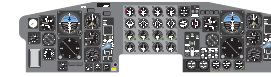

C130 E HERCULES 1:72 scale INSTRUMENT PANELS (Recommended kits: Academy - Italeri)

SPECIAL NOTE:
KIT MAIN PANEL IS MISSING THE LOWER THIRD SECTION, THIS WILL NEED TO BE ADDED TO PROPERLY REPRESENT THE ACTUAL MAIN PANEL

CENTRAL CONTROLS/
THROTTLE
QUADRANT

CENTRAL ROOF
INSTRUMENTS

TO FRONT

MAIN
PANEL
(TO FIT KIT)

? LOWER
SECTION
(ADD TO KIT)

MAIN
PANEL
(ACTUAL A/C)

THIS SECTION
NEEDS TO BE ADDED

LEFT-HAND
PANELS

REAR FLIGHT-DECK
INSTRUMENT HOUSINGS

LEFT-HAND
PANELS

RIGHT-HAND
PANELS

FORWARD RIGHT-HAND
INSTRUMENTS

RIGHT-HAND
REAR MOST
CONTROLS

RIGHT-HAND
REAR MOST
CONTROLS (FORWARD
FACING, REAR BULKHEAD)

RIGHT-HAND
FORWARD
PANELS
(FORWARD FACING)