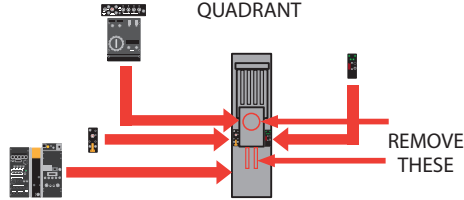

C130 E HERCULES 1:72 scale INSTRUMENT PANELS (Recommended kits: Academy - Italeri)

SPECIAL NOTE:
KIT MAIN PANEL IS MISSING THE LOWER THIRD SECTION, THIS WILL NEED TO BE ADDED TO PROPERLY REPRESENT THE ACTUAL MAIN PANEL

CENTRAL CONTROLS/
THROTTLE
QUADRANT

CENTRAL ROOF
INSTRUMENTS

TO FRONT

MAIN
PANEL
(TO FIT KIT)

? LOWER
SECTION
(ADD TO KIT)

MAIN
PANEL
(ACTUAL A/C)

THIS SECTION
NEEDS TO BE ADDED

LEFT-HAND
PANELS