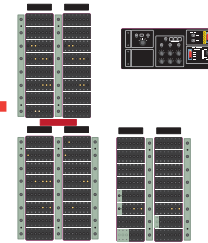

C130 E HERCULES 1:72 scale INSTRUMENT PANELS (Recommended kits: Academy - Italeri)

SPECIAL NOTE:
KIT MAIN PANEL IS MISSING THE LOWER THIRD SECTION, THIS WILL NEED TO BE ADDED TO PROPERLY REPRESENT THE ACTUAL MAIN PANEL

CENTRAL CONTROLS/
THROTTLE
QUADRANT

CENTRAL ROOF
INSTRUMENTS

TO FRONT

MAIN
PANEL
(TO FIT KIT)

? LOWER
SECTION
(ADD TO KIT)

MAIN
PANEL
(ACTUAL A/C)

THIS SECTION
NEEDS TO BE ADDED

LEFT-HAND
PANELS

REAR FLIGHT-DECK
INSTRUMENT HOUSINGS

LEFT-HAND
PANELS

RIGHT-HAND
PANELS

FORWARD RIGHT-HAND
INSTRUMENTS

RIGHT-HAND
REAR MOST
CONTROLS

RIGHT-HAND
REAR MOST
CONTROLS (FORWARD
FACING, REAR BULKHEAD)

RIGHT-HAND
FORWARD
PANELS
(FORWARD FACING)