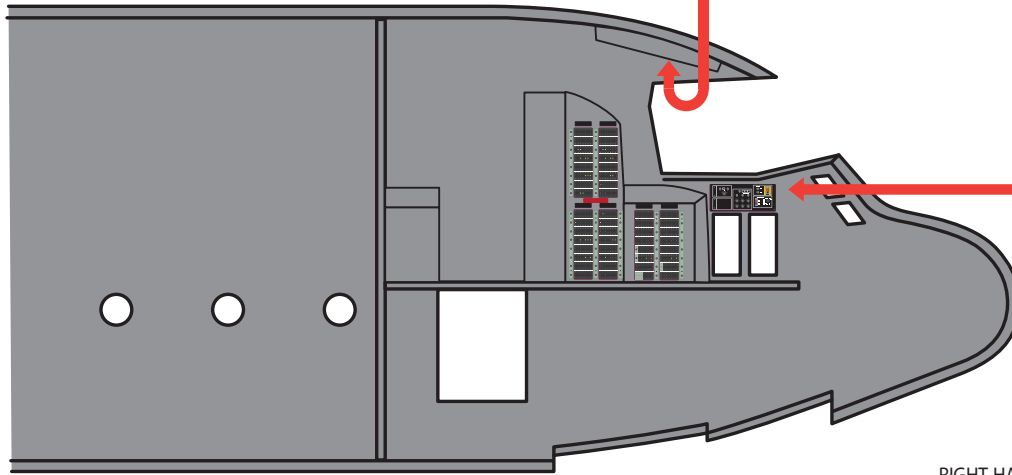

C130 E HERCULES 1:72 scale INSTRUMENT PANELS (Recommended kits: Academy - Italeri)

SPECIAL NOTE:
KIT MAIN PANEL IS MISSING THE LOWER THIRD SECTION, THIS WILL NEED TO BE ADDED TO PROPERLY REPRESENT THE ACTUAL MAIN PANEL

CENTRAL CONTROLS/
THROTTLE
QUADRANT

CENTRAL ROOF
INSTRUMENTS

TO FRONT

MAIN
PANEL
(TO FIT KIT)

? LOWER
SECTION
(ADD TO KIT)

MAIN
PANEL
(ACTUAL A/C)

THIS SECTION
NEEDS TO BE ADDED

LEFT-HAND
PANELS

REAR FLIGHT-DECK
INSTRUMENT HOUSINGS

LEFT-HAND
PANELS

RIGHT-HAND
PANELS

FORWARD RIGHT-HAND
INSTRUMENTS

RIGHT-HAND
REAR MOST
CONTROLS

RIGHT-HAND
REAR MOST
CONTROLS (FORWARD
FACING, REAR BULKHEAD)

RIGHT-HAND
FORWARD
PANELS
(FORWARD FACING)